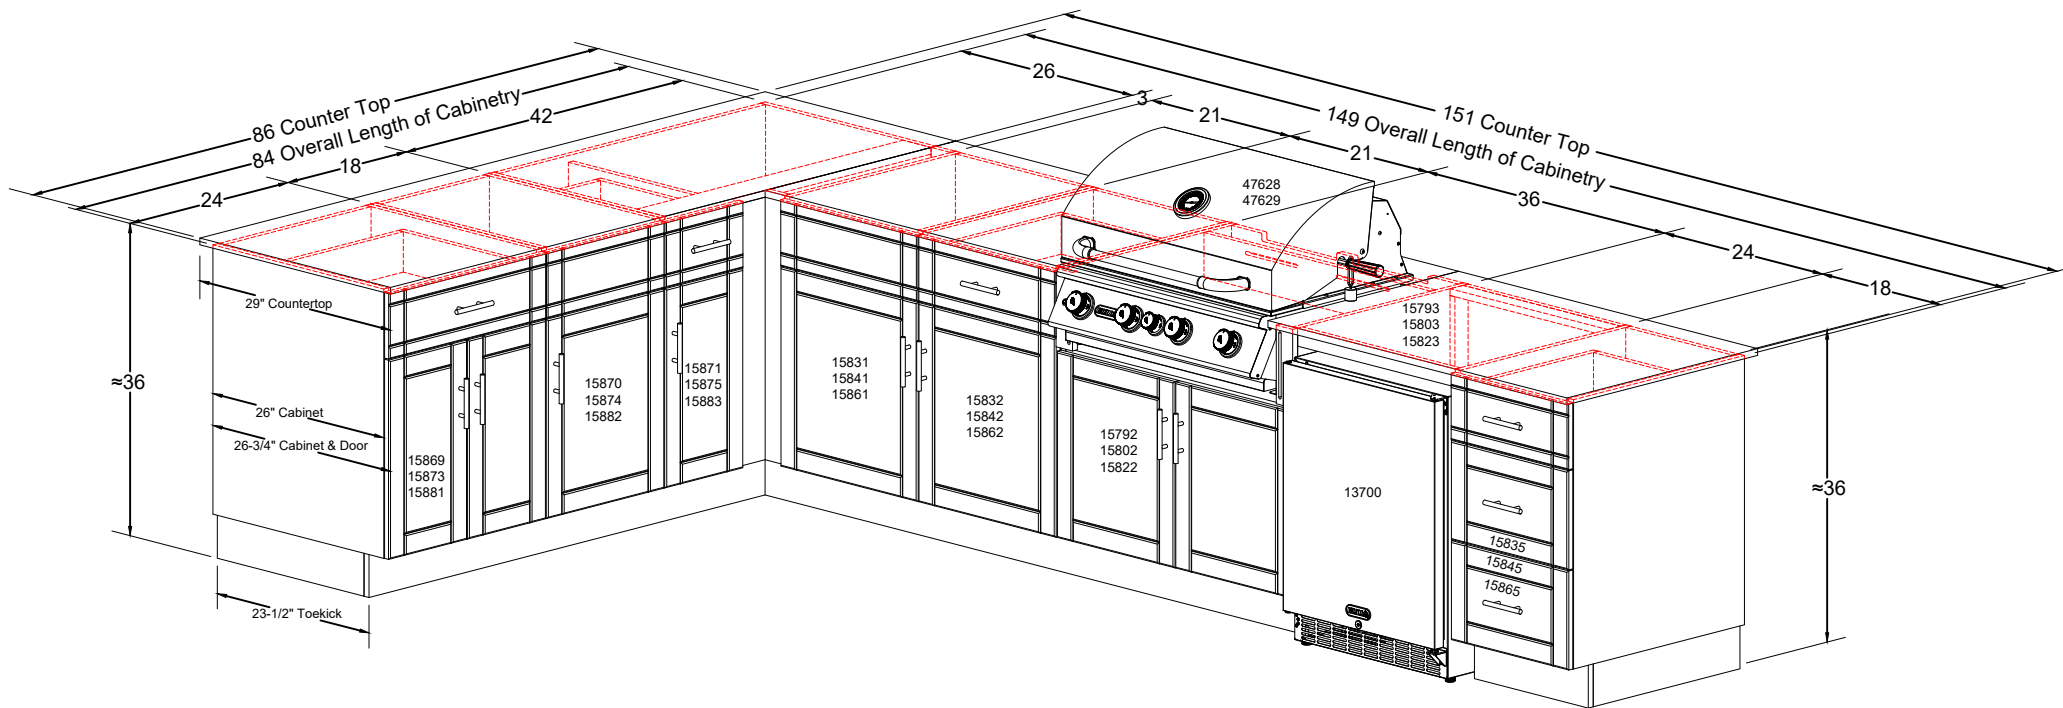

## Left Return Augusta Kitchen

**DuraBull 10ft. x 7ft. Left Return Augusta Kitchen**  
SKU # 15922 (Dune Base w/ Coffee Brown Granite)  
SKU# 15923 (Symphony Blue Base w/ Galaxy White Granite)  
SKU # 15924 (Charcoal Base w/ Midnight Black Granite)